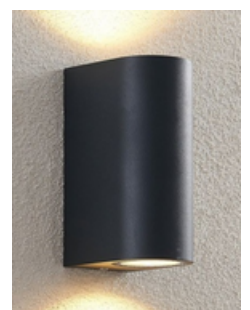

DIMENSION (mm): 75X75X55

BODY COLOUR: BLACK, WHITE & GREY

ODL445S | 2W

DIMENSION (mm): 75X75X55

BODY COLOUR: BLACK, WHITE & GREY

ODL446 | 14W

DIMENSION (mm): 52X160X82

BODY COLOUR: BLACK, WHITE & GREY