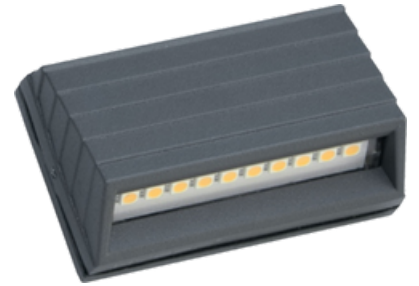

MAKE IN INDIA

OUTDOOR WALL LIGHT PRODUCT CATALOGUE

OFL101 | 4W

DIMENSION (mm): 147X72X55
BODY COLOUR: BLACK, WHITE & GREY

OFL102 | 6W

DIMENSION (mm): 160X100X80
BODY COLOUR: BLACK, WHITE & GREY

OFL103 | 5W

DIMENSION (mm): 120X92X28
BODY COLOUR: BLACK, WHITE & GREY

OFL702 | 8W

DIMENSION (mm): 150X70X39
BODY COLOUR: BLACK, WHITE & GREY

OFL722 | 8W

DIMENSION (mm): 130X68
Ø
BODY COLOUR: BLACK, WHITE & GREY

OFL723 | 3W

DIMENSION (mm): 83X83X40 BODY COLOUR:
BLACK, WHITE & GREY

OFL727 | 5W

DIMENSION (mm): 115X85X55
BODY COLOUR: BLACK, WHITE & GREY

OFL730 | 5W

DIMENSION (mm): 95X95X55
BODY COLOUR: BLACK, WHITE & GREY

ODL405 | 10W

DIMENSION (mm): 120X92X28
BODY COLOUR: BLACK, WHITE & GREY

ODL406 | 16W

DIMENSION (mm): 180X92X28
BODY COLOUR: BLACK, WHITE & GREY

ODL415 | 6W

DIMENSION (mm): 170X85X45
BODY COLOUR: BLACK, WHITE & GREY

ODL416 | 2W

DIMENSION (mm): 115X35X45
BODY COLOUR: BLACK, WHITE & GREY