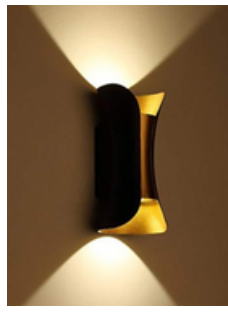

ODL454 | 6W

DIMENSION (mm): 130X70X60
BODY COLOUR: BLACK, WHITE & GREY