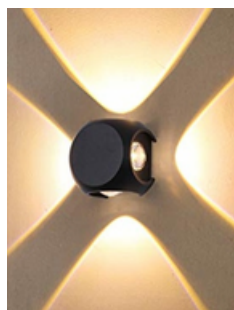

BODY COLOUR: BLACK, WHITE & GREY

ODL433 | 6W

DIMENSION (mm): ø80X50

BODY COLOUR: BLACK, WHITE & GREY

ODL438 | 6W

DIMENSION (mm): 80X50X50

BODY COLOUR: BLACK, WHITE & GREY

ODL445 | 4W