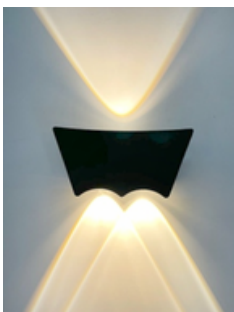

ODL423 | 3W

DIMENSION (mm): 75X150X40
BODY COLOUR: BLACK, WHITE & GREY