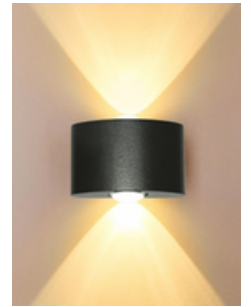

BODY COLOUR: BLACK, WHITE & GREY

ODL433 | 6W

DIMENSION (mm): ø80X50

BODY COLOUR: BLACK, WHITE & GREY

ODL438 | 6W

DIMENSION (mm): 80X50X50

BODY COLOUR: BLACK, WHITE & GREY

ODL445 | 4W