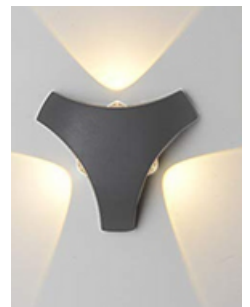

ODL422 | 3W

DIMENSION (mm): 170X170X50
BODY COLOUR: BLACK, WHITE & GREY