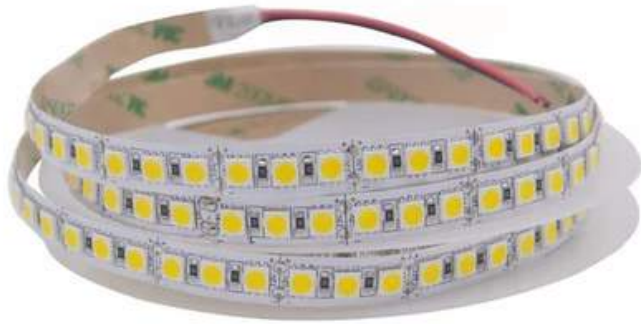

- Length: 600 & 900 MM (Each Side)
- Housing: Aluminium
- Housing Color: Black/White
- Wattage: 40w & 50w
- Driver: Philips / Fullham
- Light Color: 2700-6500K
- Width: 50mm & Height: 35MM

Recessed Profile Light

Led Strip Light (IP 33)

- 60 Led | 120 Led | 180 Led | 240 Led
- Length: 5 Meter Roll (12v)
- Led: Seoul | Bridglux
- Driver: Philips (2A & 5A)

Well Glass Light (IP 33)

- Wattage: 40watt & 80watt
- Led: Osram
- Led Color: 5700k & 6500K
- Driver: In-house & Fullham
- Protection: Auto Cut