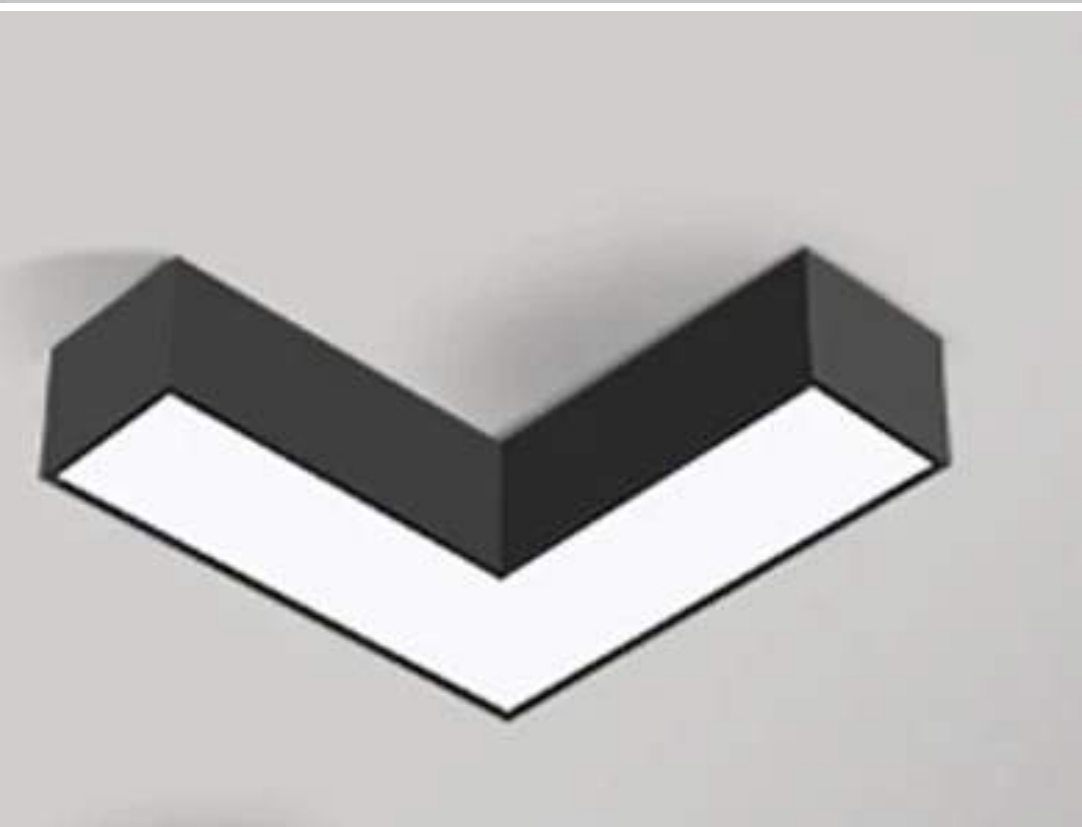

“V” LIGHT

- Length: 600 & 900 MM (Each Side)
- Housing: Aluminium
- Housing Color: Black/White
- Wattage: 40w & 50w
- Driver: Philips / Fullham
- Light Color: 2700-6500K
- Width: 50mm & Height: 35MM