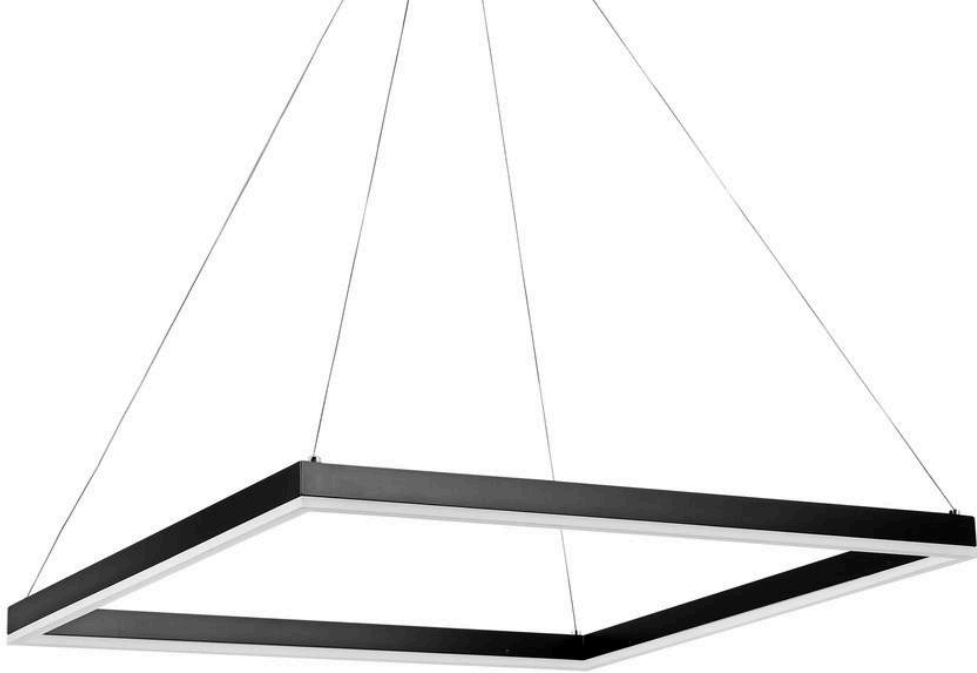

SQUARE LIGHT

- Length: Customized
- Housing: Aluminium
- Housing Color: Black/White
- Wattage: Customized
- Driver: Philips / Fullham
- Light Color: 2700-6500K
- Width: 50mm & Height: 35MM