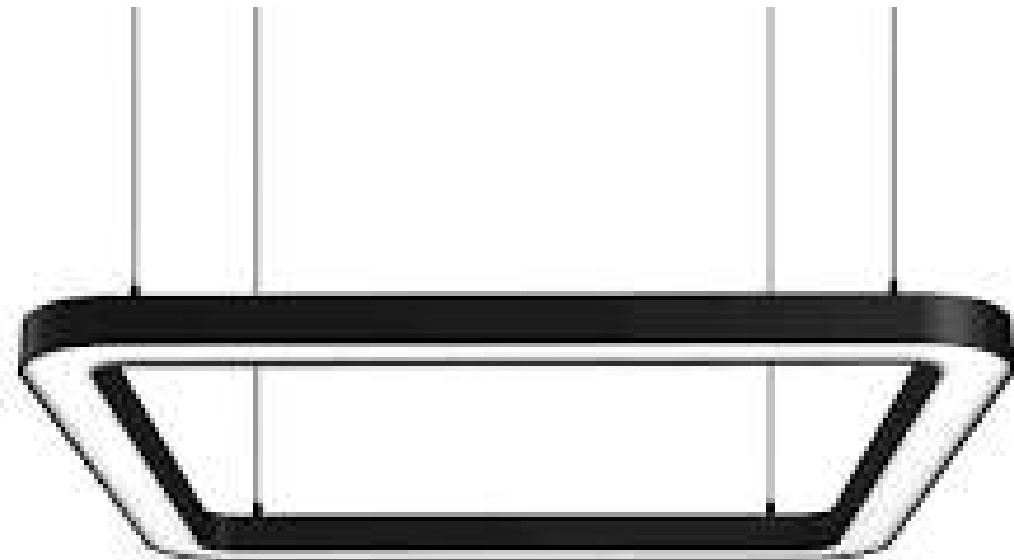

Slim Recessed / Surface Panel

Wattage	Cut Out	Height	Driver
12 Watt	150 MM	25 MM	Philips
18 Watt	210 MM	25 MM	Fullham

2ft x 2ft Grid/Surface Light

- Wattage: 36watt & 48watt
- Driver: In-house (BIS Certified)
- Led Color: 2700k - 6500k

4ft x 1ft Grid/Hanging Light

- Wattage: 36watt & 48watt
- Driver: In-house (BIS Certified)
- Led Color: 2700k - 6500k

LINEAR LIGHT

- Length: 4ft | 6ft | 8ft | 10ft | 12ft
- Housing: Aluminium
- Housing Color: Black/White
- Wattage: 38w - 110w
- Driver: In-house / Philips / Fullham
- Light Color: 2700-6500K
- Hanging Wire: 1 & 1.5 Meter Length
- Width: 50mm & Height: 70MM