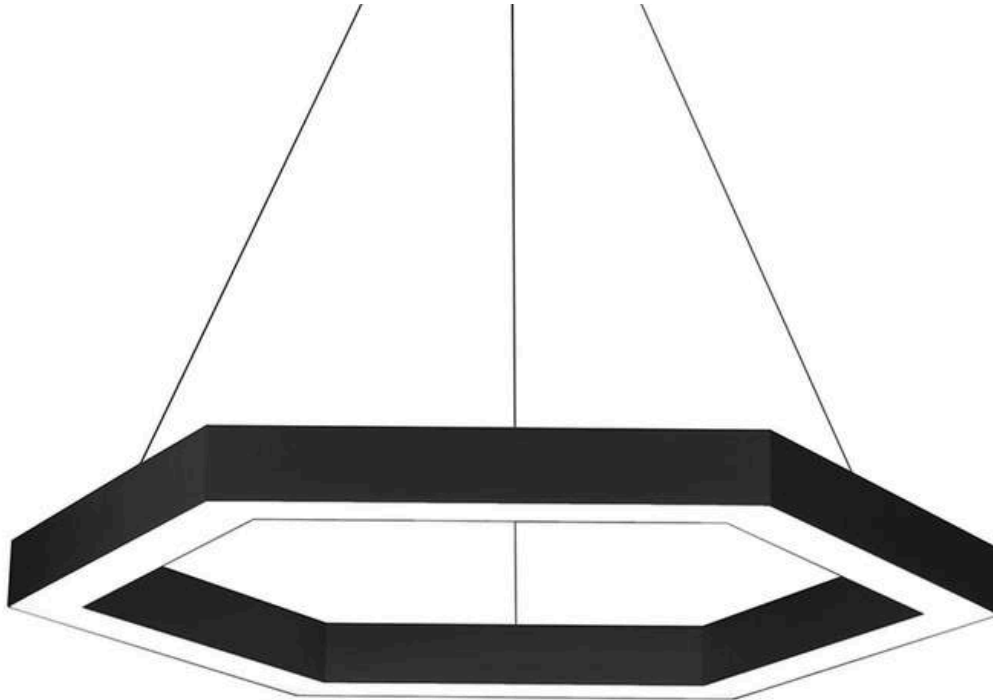

"Y" LIGHT

- Length: 600 & 900 MM (Each Side)
- Housing: Aluminium
- Housing Color: Black/White
- Wattage: 40w & 50w
- Driver: Philips / Fullham
- Light Color: 2700-6500K
- Width: 50mm & Height: 35MM

HEXAGON LIGHT